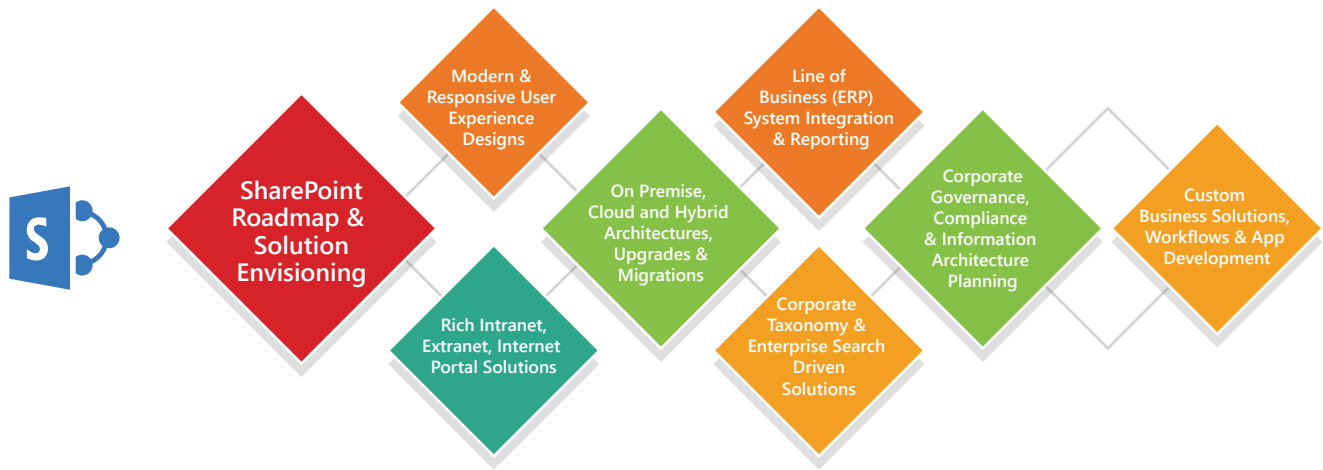

Comprehensive SharePoint Services

- Provide fully redundant and scalable infrastructure architectures – on premise and hybrid
- Deploy and migrate legacy SharePoint farms to SharePoint 2013/2016 on premise and SharePoint online within Office 365 or a hybrid model
- Deliver portals on SharePoint leveraging robust web content management capabilities
- Provide full featured document and content management solutions through SharePoint
- Define and implement compliance and governance standards
- Leverage SharePoint and Yammer integration for enterprise social capabilities

Sample SharePoint Solutions:

- Corporate intranets and public internet sites
- Customer extranets to manage collaboration and projects with your clients
- Knowledge management solutions
- Product catalogs and media asset solutions
- Product management, innovation and claims management systems
- Corporate Business Intelligence dashboards and scorecards
- Human resources process automation including: employee on and off boarding, application access requests, PTO requests, expense approvals
- Enterprise search solutions integrated with line of business systems

To learn more about how you can benefit from our IT expertise and professional services, please contact us at info@microexcel.com

About Microexcel

Microexcel Inc., is a global leader in providing innovative and comprehensive software solutions and services. Founded in 2001, Microexcel merges people and technology to deliver the most value and return on investment for customers. With headquarters in Secaucus, NJ, and offices worldwide, Microexcel provides full services and support to clients in the areas of Custom Software Development, Microsoft, SAP, Quality Assurance and Testing, IT Infrastructure, Open Source/Liferay, Staffing, and Interactive Services. Microexcel is ISO 27001:2013 and ISO 9001:2015 certified and is also a New York and New Jersey state Certified Minority Owned Business Enterprise.

For more info: <http://www.microexcel.com>

Microexcel

400 Plaza Drive, 1st Floor
Secaucus, NJ 07094, USA
O: 201-866-6789, F: 201-221-7825

USA : New Jersey | New York | California | Illinois | Utah | Washington
India : Bangalore | Hyderabad | Pune
Middle East : Dubai | Oman
South Africa : Gauteng

Gold
Microsoft Partner